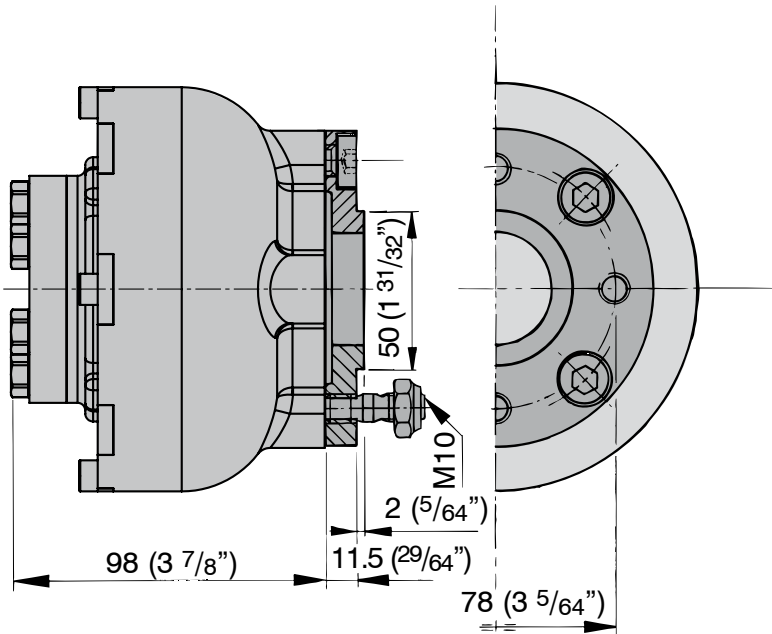

Adaptor flange for Uniflex 13

FLANGE1

Uniflex 13 ↔	Kanzaki	KC30
		KC45
		KC100
	Yanmar	KM2C
		KM2P
		KM3A
		KM3P

Adaptor flange for Uniflex 13

FLANGE2

Uniflex 13 ↔	Volvo	MS10A	MS10L
		MS15A	MS15L
		MS25A	MS25L